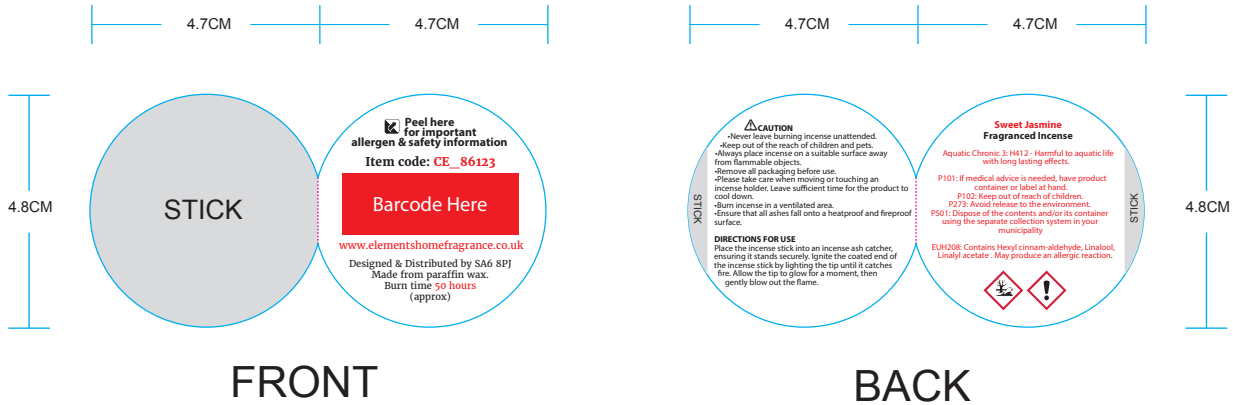

Incense warning - Cone

CAUTION

- •Never leave burning incense unattended.
- •Keep out of the reach of children and pets.
- •Always place incense on a suitable surface away from flammable objects.
- •Remove all packaging before use.
- •Please take care when moving or touching an incense holder. Leave sufficient time for the product to cool down.
- •Burn incense in a ventilated area.
- •Ensure that all ashes fall onto a heatproof and fireproof surface.

WARNING: May cause irritation if in direct contact with eyes.

DIRECTIONS FOR USE

Place the incense cone into an incense holder, ensuring it stands securely. Ignite the top end of the incense cone by lighting the tip until it catches fire. Allow the tip to glow for a moment, then gently blow out the flame. Enjoy the fragrant aroma as the incense cone releases its scent into the air.